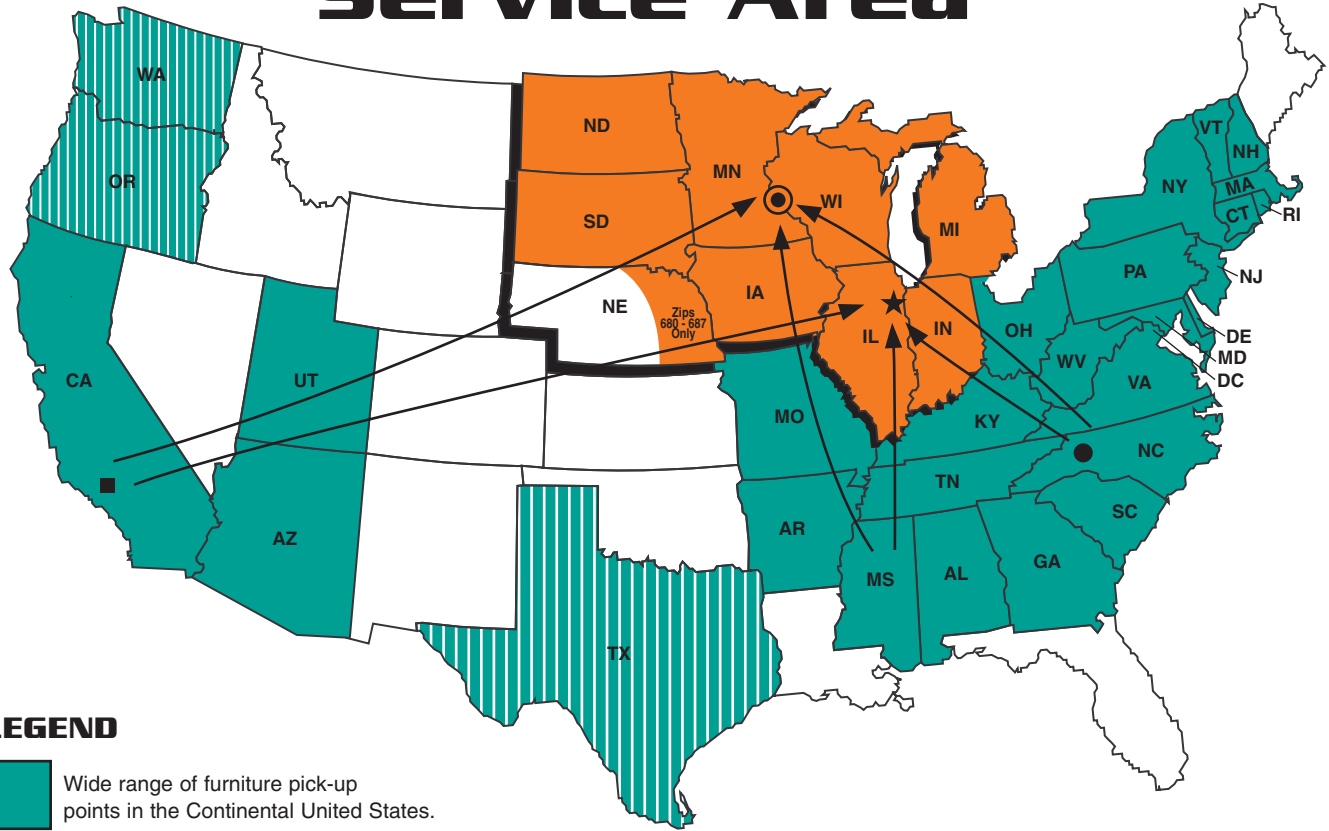

WISEWAY

FURNITURE TRANSPORTATION

Specialized Furniture Carrier – Truckloads and Partial Loads

Service Area

LEGEND

- Wide range of furniture pick-up points in the Continental United States.
- Contact Wiseway to discuss pick-up capability.
- Direct delivery and pick-up service for all points in Illinois, Indiana, Iowa, Michigan, Minnesota, North Dakota, South Dakota, Wisconsin and Nebraska (zips 680 - 687 only).