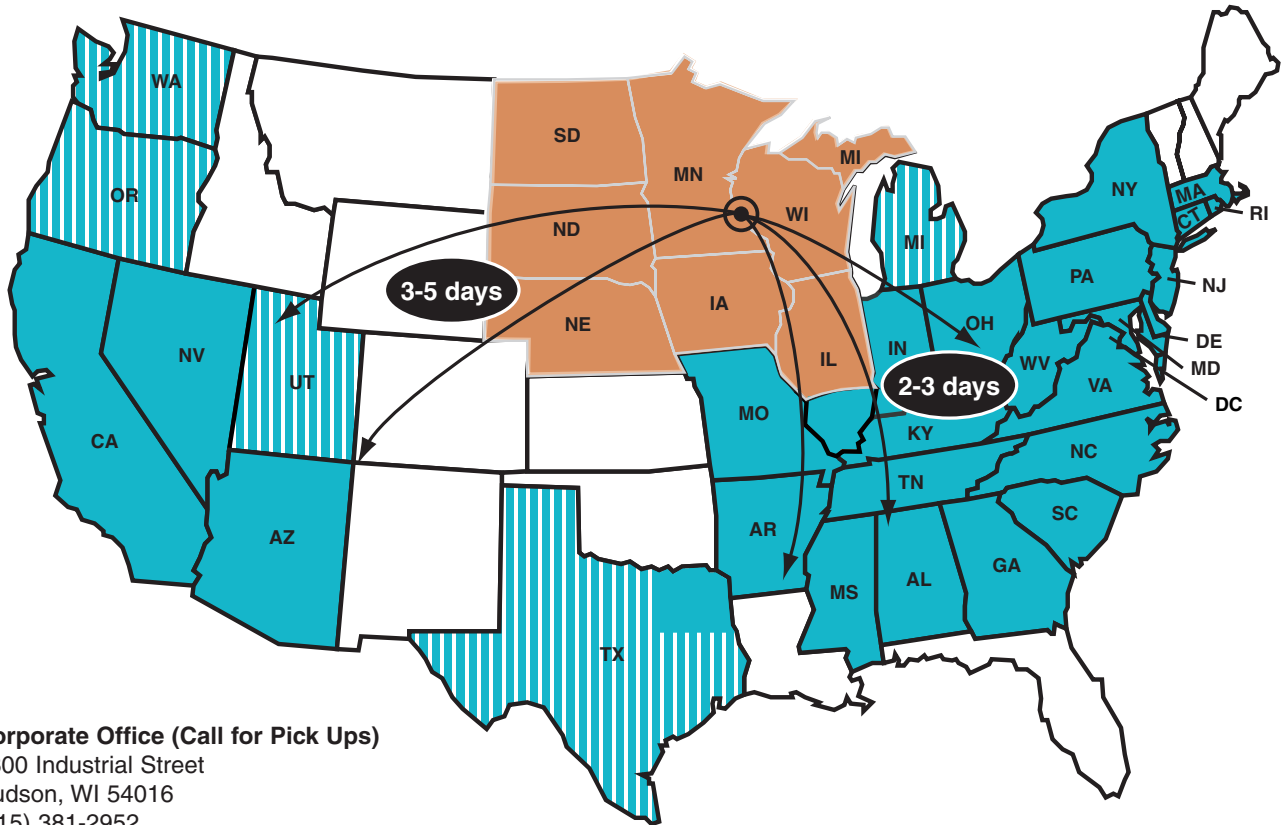

WISEWAY

FREIGHT

Regularly Scheduled Truckload and Partial LTL Shipments Via Our Private Fleet

Service Area

● **Corporate Office (Call for Pick Ups)**

1300 Industrial Street
Hudson, WI 54016
(715) 381-2952
(800) 876-1660
Fax (800) 752-3684 (sales/billing)
Fax (800) 752-3682 (delivery/tracing/claims)

Outbound Pick-up Area – Wiseway specializes in timely pick-ups within these upper Midwest states.

Direct Service Area – Truckload and Partial LTL services on scheduled runs.

Non-Scheduled Routes – Contact Wiseway for availability.

If your destination is not represented, please contact Wiseway. We have solutions for all your cargo movement needs! EXPEDITED SERVICES AVAILABLE!

Hudson, WI • 800-876-1660 • www.wiseway.com