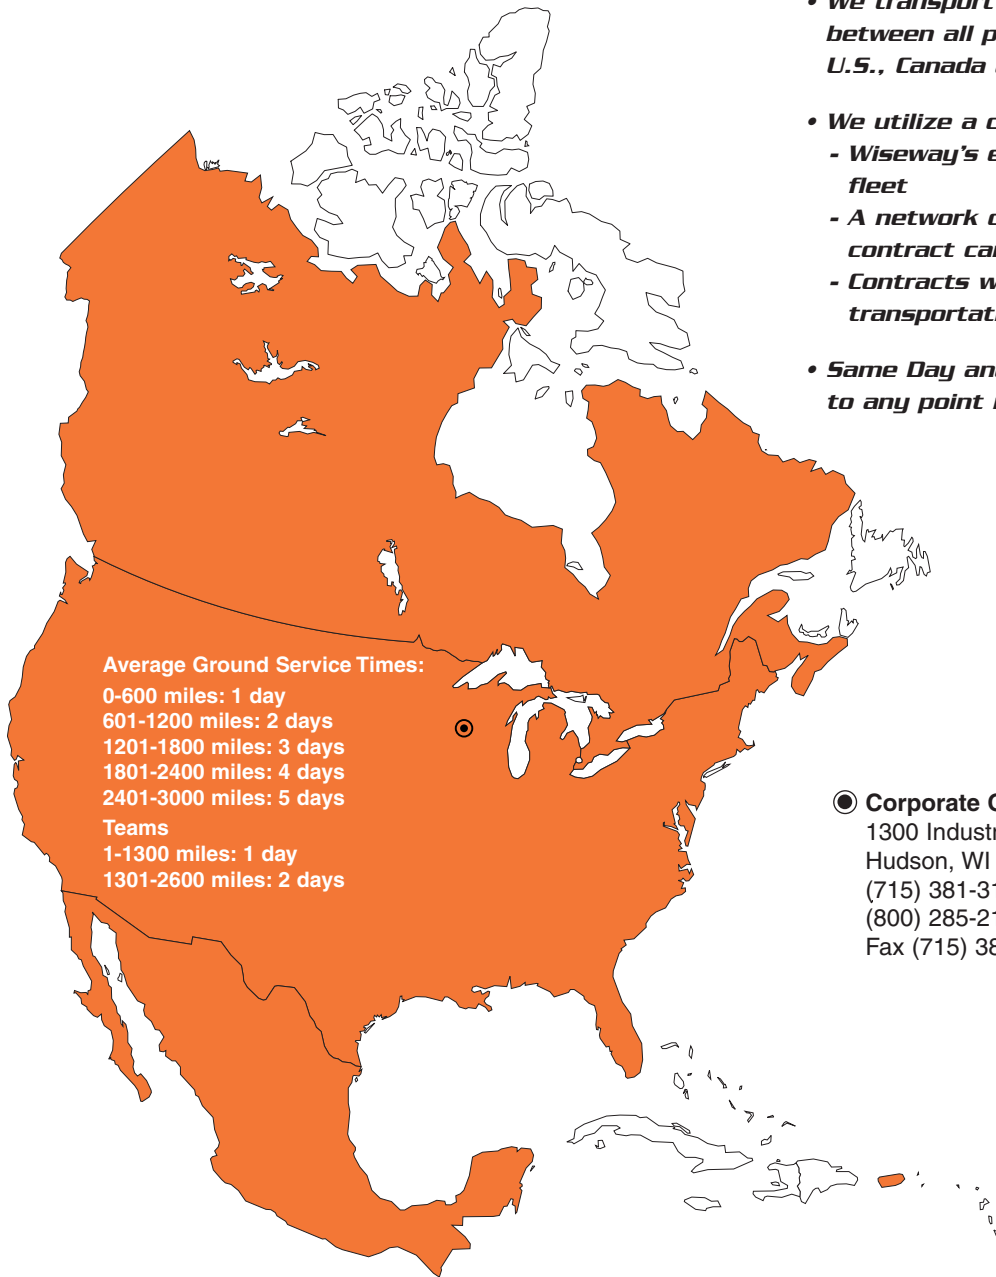

## LOGISTICS

Solutions for all your shipping needs throughout the Continental U.S., Canada and Mexico

## Service Area

**Average Ground Service Times:**

0-600 miles: 1 day  
601-1200 miles: 2 days  
1201-1800 miles: 3 days  
1801-2400 miles: 4 days  
2401-3000 miles: 5 days

**Teams**

1-1300 miles: 1 day  
1301-2600 miles: 2 days

- We transport all general commodities, between all points in the Continental U.S., Canada and Mexico.
- We utilize a combination of:
  - Wiseway's extensive company-owned fleet
  - A network of over 3500 qualified contract carriers
  - Contracts with air and rail transportation companies
- Same Day and Next Day Air Shipments to any point in North America.