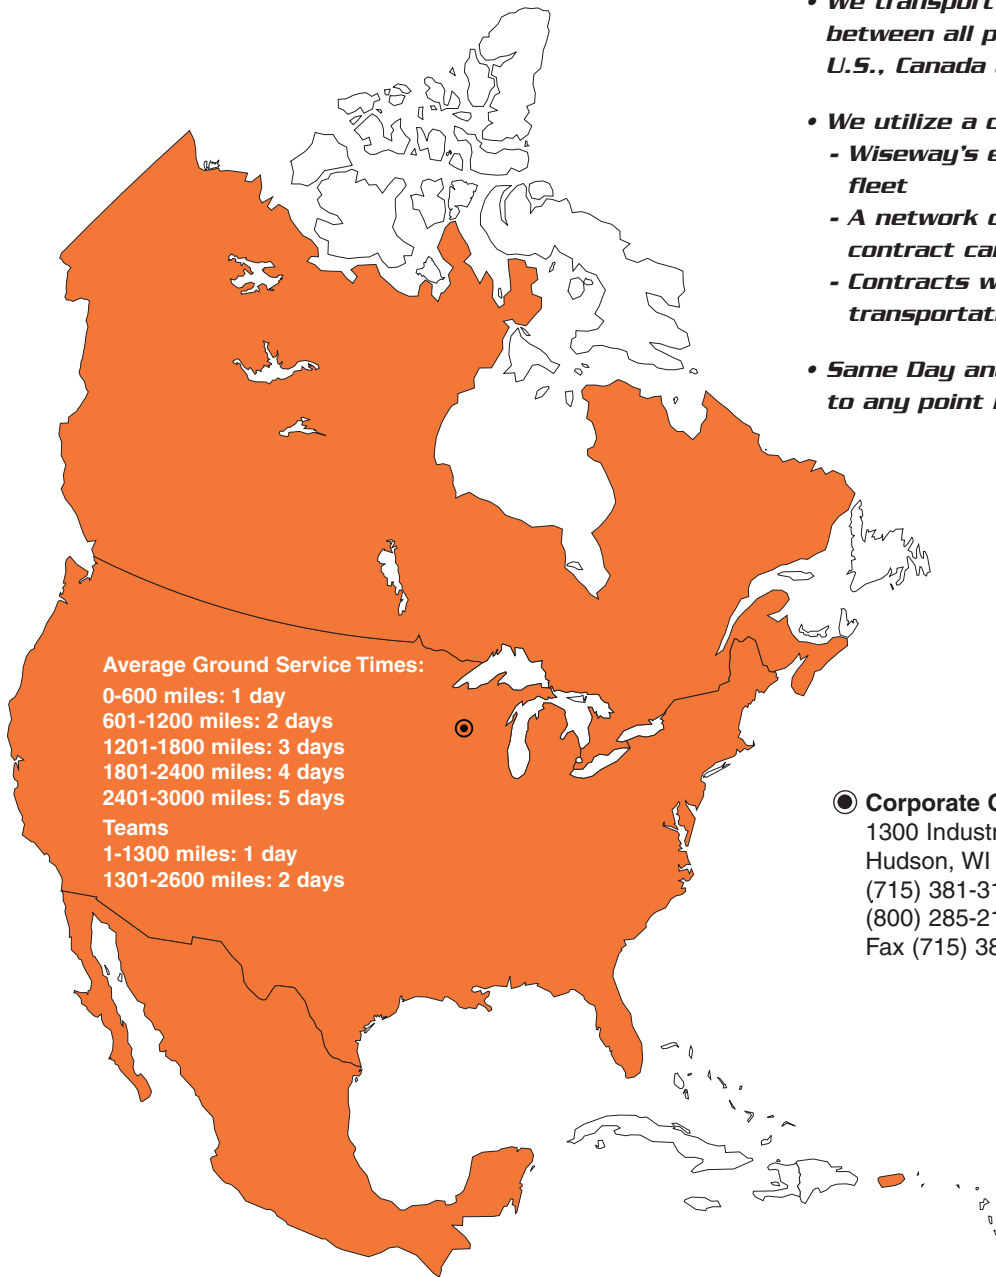

Customer-Driven Solutions

WISEWAY

LOGISTICS

Solutions for all your shipping needs throughout the Continental U.S., Canada and Mexico

Service Area

Average Ground Service Times:

0-600 miles: 1 day
601-1200 miles: 2 days
1201-1800 miles: 3 days
1801-2400 miles: 4 days
2401-3000 miles: 5 days

Teams

1-1300 miles: 1 day
1301-2600 miles: 2 days

- We transport all general commodities, between all points in the Continental U.S., Canada and Mexico.
- We utilize a combination of:
 - Wiseway's extensive company-owned fleet
 - A network of over 3500 qualified contract carriers
 - Contracts with air and rail transportation companies
- Same Day and Next Day Air Shipments to any point in North America.